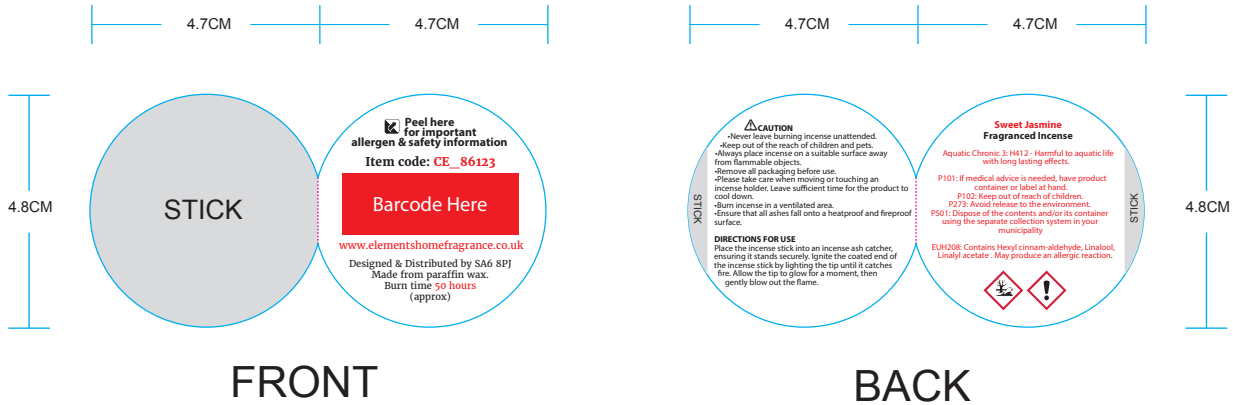

Incense warning - Cone

CAUTION

- •Never leave burning incense unattended.
- •Keep out of the reach of children and pets.
- •Always place incense on a suitable surface away from flammable objects.
- •Remove all packaging before use.
- •Please take care when moving or touching an incense holder. Leave sufficient time for the product to cool down.
- •Burn incense in a ventilated area.
- •Ensure that all ashes fall onto a heatproof and fireproof surface.

WARNING: May cause irritation if in direct contact with eyes.

DIRECTIONS FOR USE
Place the incense cone into an incense holder, ensuring it stands securely. Ignite the top end of the incense cone by lighting the tip until it catches fire. Allow the tip to glow for a moment, then gently blow out the flame. Enjoy the fragrant aroma as the incense cone releases its scent into the air.

Change all information highlighted in RED

2 pictograms below. If the product is not classified as hazardous according to GB CLP Regulation. Please remove pictograms below accordingly.

Include if there is CLP Info. Harmful to aquatic life with long lasting effects.

Include if there is a precautionary statement/Supplementary information (Allergens),

- ← Incense Scent
- ← CLP Info
- ← Precautionary statements
- ← Supplementary information (Allergens)